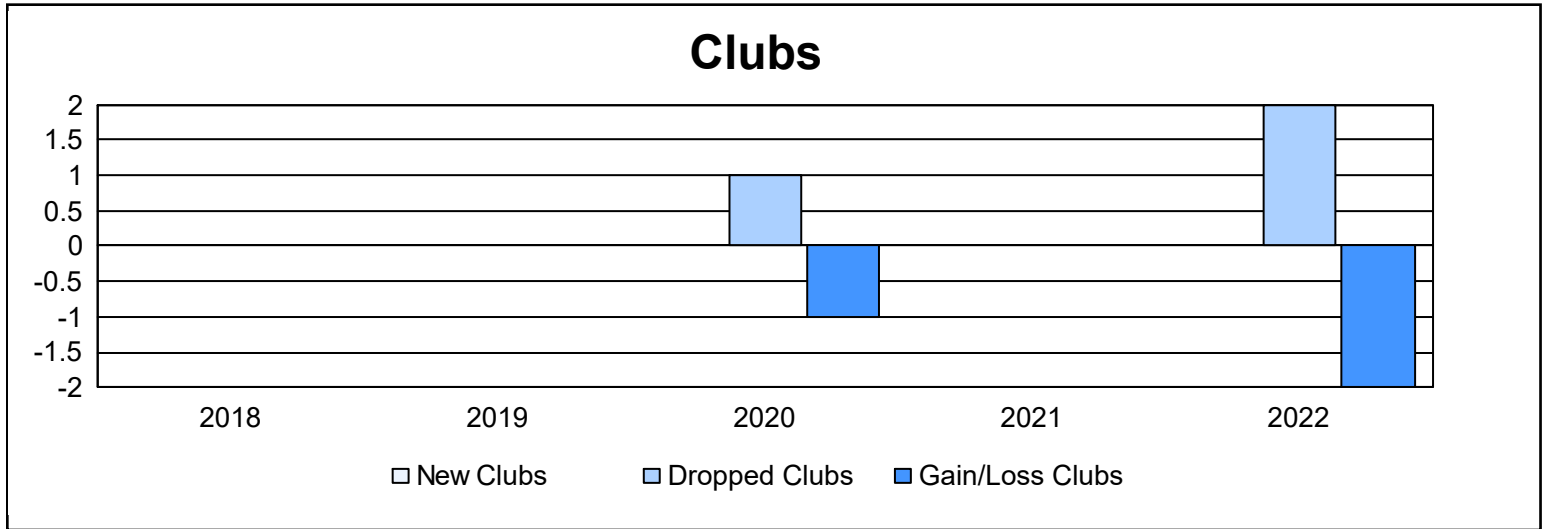

Year	New Clubs	Dropped Clubs	Gain/ Loss Clubs	New Members	Charter Members	Reinstate Members	Transfer Members	Total Member Added	Total Members Dropped	Gain/ Loss Members
2017-2018	0	0	0	52	0	1	0	53	90	-37
2018-2019	0	0	0	54	0	0	4	58	93	-35
2019-2020	0	1	-1	33	0	0	0	33	102	-69
2020-2021	0	0	0	23	0	1	3	27	71	-44
2021-2022	0	2	-2	38	0	1	2	41	100	-59
<b>Average</b>	<b>0</b>	<b>1</b>	<b>-1</b>	<b>40</b>	<b>0</b>	<b>1</b>	<b>2</b>	<b>42</b>	<b>91</b>	<b>-49</b>

### Membership Composition June 2022 Cumulative