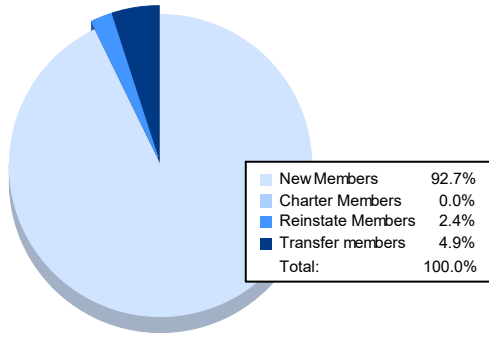

Year	New Clubs	Dropped Clubs	Gain/ Loss Clubs	New Members	Charter Members	Reinstate Members	Transfer Members	Total Member Added	Total Members Dropped	Gain/ Loss Members
2017-2018	0	0	0	52	0	1	0	53	90	-37
2018-2019	0	0	0	54	0	0	4	58	93	-35
2019-2020	0	1	-1	33	0	0	0	33	102	-69
2020-2021	0	0	0	23	0	1	3	27	71	-44
2021-2022	0	2	-2	38	0	1	2	41	100	-59
<b>Average</b>	<b>0</b>	<b>1</b>	<b>-1</b>	<b>40</b>	<b>0</b>	<b>1</b>	<b>2</b>	<b>42</b>	<b>91</b>	<b>-49</b>

### Membership Composition June 2022 Cumulative