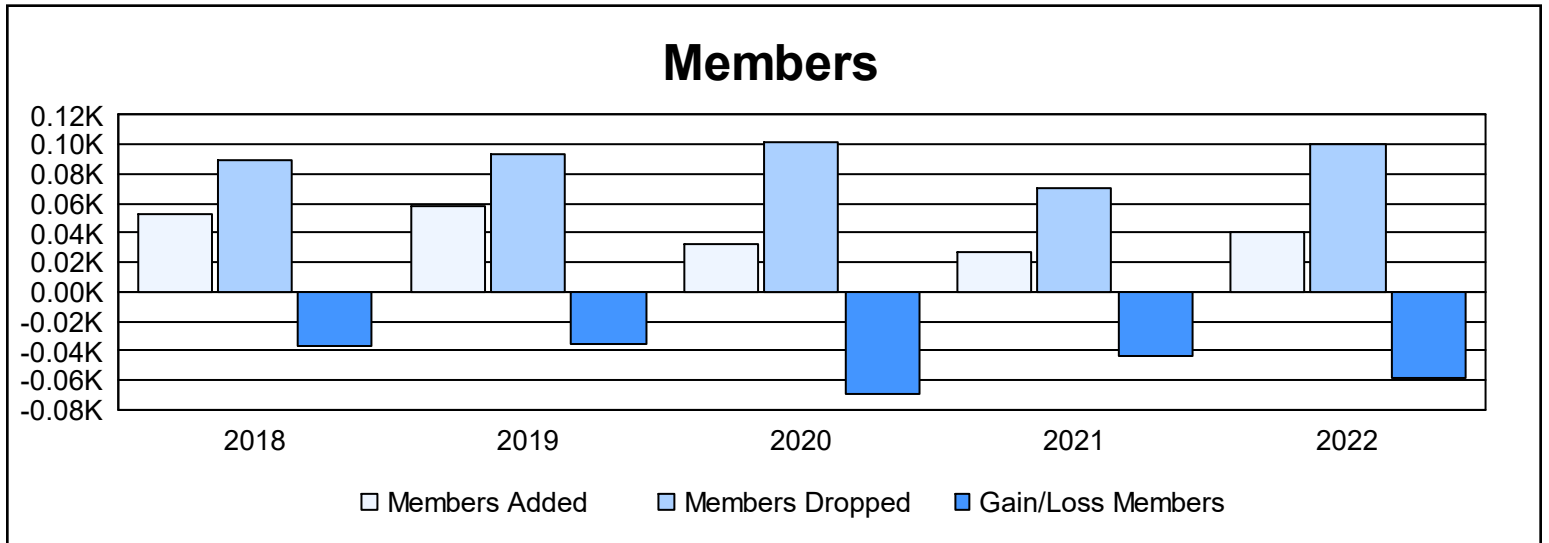

Year	New Clubs	Dropped Clubs	Gain/ Loss Clubs	New Members	Charter Members	Reinstate Members	Transfer Members	Total Member Added	Total Members Dropped	Gain/ Loss Members
2017-2018	0	0	0	52	0	1	0	53	90	-37
2018-2019	0	0	0	54	0	0	4	58	93	-35
2019-2020	0	1	-1	33	0	0	0	33	102	-69
2020-2021	0	0	0	23	0	1	3	27	71	-44
2021-2022	0	2	-2	38	0	1	2	41	100	-59
<b>Average</b>	<b>0</b>	<b>1</b>	<b>-1</b>	<b>40</b>	<b>0</b>	<b>1</b>	<b>2</b>	<b>42</b>	<b>91</b>	<b>-49</b>

### Membership Composition June 2022 Cumulative